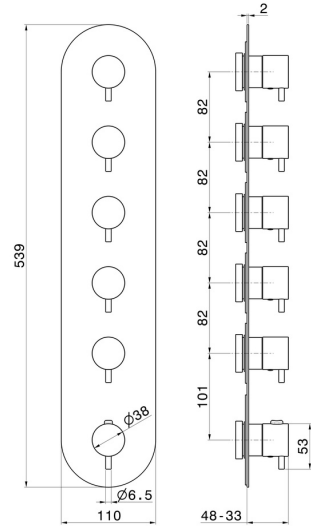

67605E.58.061

5 ways out concealed thermostatic multifunction selectors.
3/4" connections. External part - finish PVD Copper Bronze

FEATURES

Material	Brass
Installation	Wall concealed part
Outlets	5 Ways Out
Water mixing	Thermostatic
Required for installation	<u>27879.00.000</u>

TECHNICAL DRAWING

 **AR Preview**
try it in your home

More Details
on our [website](#)

67605E.58.061

5 ways out concealed thermostatic multifunction selectors. 3/4" connections. External part - finish PVD Copper Bronze