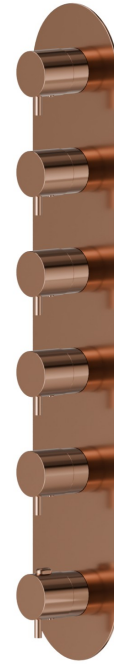

67605E.58.061

5 ways out concealed thermostatic multifunction selectors.
3/4" connections. External part - finish PVD Copper Bronze

FEATURES

Material	Brass
Installation	Wall concealed part
Outlets	5 Ways Out
Water mixing	Thermostatic
Required for installation	<u>27879.00.000</u>

TECHNICAL DRAWING

 **AR Preview**
try it in your home

More Details
on our [website](#)

67605E.58.061

5 ways out concealed thermostatic multifunction selectors. 3/4" connections. External part - finish PVD Copper Bronze

AVAILABLE FINISHES

58.061

PVD Copper Bronze

01.014

finish Matt White

01.093

finish Matt Black

21.018

finish Chrome

47.083

finish Groove Bronze

58.063

finish PVD Gun Metal

59.064

finish PVD Brushed Gun Metal

59.066