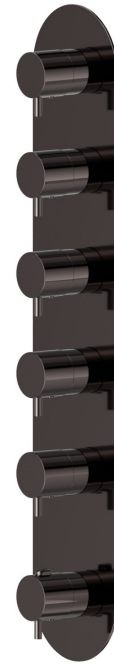

67605E.58.063

5 ways out concealed thermostatic multifunction selectors.
3/4" connections. External part - finish PVD Gun Metal

FEATURES

Material	Brass
Installation	Wall concealed part
Outlets	5 Ways Out
Water mixing	Thermostatic
Required for installation	<u>27879.00.000</u>

TECHNICAL DRAWING

67605E.58.063

5 ways out concealed thermostatic multifunction selectors. 3/4" connections. External part - finish PVD Gun Metal

AVAILABLE FINISHES

58.063

PVD Gun Metal

01.014

finish Matt White

01.093

finish Matt Black

21.018

finish Chrome

47.083

finish Groove Bronze

58.061

finish PVD Copper Bronze

59.064

finish PVD Brushed Gun Metal

59.066

finish PVD Brushed steel

59.067

finish PVD Brushed Copper Bronze

59.097

finish PVD Brushed Gold