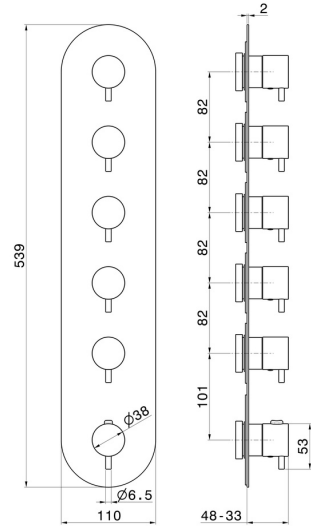

67605E.58.063

5 ways out concealed thermostatic multifunction selectors.
3/4" connections. External part - finish PVD Gun Metal

FEATURES

Material	Brass
Installation	Wall concealed part
Outlets	5 Ways Out
Water mixing	Thermostatic
Required for installation	<u>27879.00.000</u>

TECHNICAL DRAWING

67605E.58.063

5 ways out concealed thermostatic multifunction selectors. 3/4" connections. External part - finish PVD Gun Metal

AVAILABLE FINISHES

58.063

PVD Gun Metal

01.014

finish Matt White