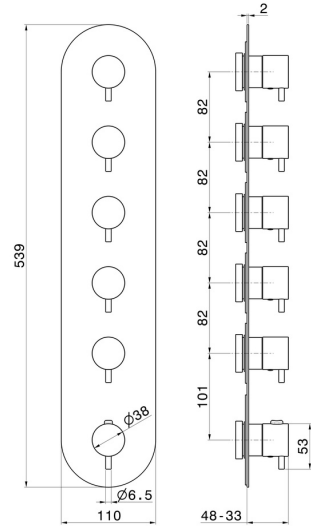

67605E.59.064

5 ways out concealed thermostatic multifunction selectors.
 3/4" connections. External part - finish PVD Brushed Gun Metal

FEATURES

Material	Brass
Installation	Wall concealed part
Outlets	5 Ways Out
Water mixing	Thermostatic
Required for installation	<u>27879.00.000</u>

TECHNICAL DRAWING

67605E.59.064

5 ways out concealed thermostatic multifunction selectors. 3/4" connections. External part - finish PVD Brushed Gun Metal

AVAILABLE FINISHES

59.064

PVD Brushed Gun Metal

01.014