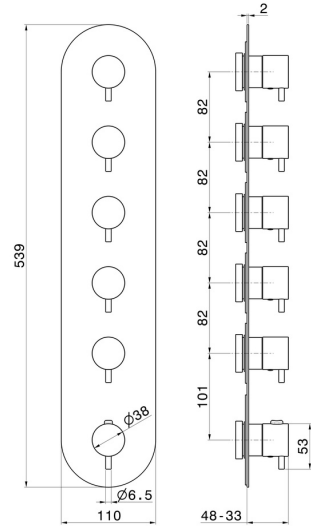

67605E.59.066

5 ways out concealed thermostatic multifunction selectors.
3/4" connections. External part - finish PVD Brushed steel

FEATURES

| | |
|---------------------------|----------------------------|
| Material | Brass |
| Installation | Wall concealed part |
| Outlets | 5 Ways Out |
| Water mixing | Thermostatic |
| Required for installation | <u>27879.00.000</u> |

TECHNICAL DRAWING

67605E.59.066

5 ways out concealed thermostatic multifunction selectors. 3/4" connections. External part - finish PVD Brushed steel

AVAILABLE FINISHES

59.066

PVD Brushed steel

01.014

finish Matt White