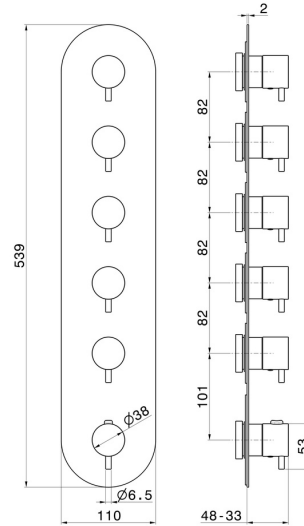

**67605E.59.067**

5 ways out concealed thermostatic multifunction selectors.  
 3/4" connections. External part - finish PVD Brushed Copper  
 Bronze

PVD Brushed Copper Bronze

**FEATURES**

Material	<b>Brass</b>
Installation	<b>Wall concealed part</b>
Outlets	<b>5 Ways Out</b>
Water mixing	<b>Thermostatic</b>
Required for installation	<b><u>27879.00.000</u></b>

**TECHNICAL DRAWING**

**67605E.59.067**

5 ways out concealed thermostatic multifunction selectors. 3/4" connections. External part - finish PVD Brushed Copper Bronze

**AVAILABLE FINISHES**

---

**59.067**

PVD Brushed Copper Bronze