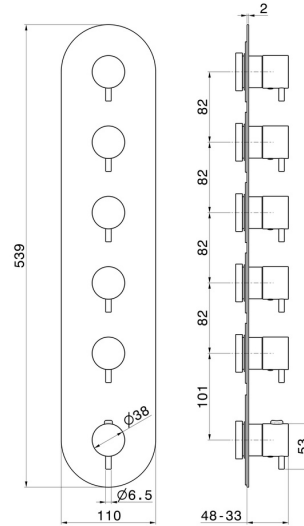

**67605E.59.097**

5 ways out concealed thermostatic multifunction selectors.  
3/4" connections. External part - finish PVD Brushed Gold

**FEATURES**

Material	<b>Brass</b>
Installation	<b>Wall concealed part</b>
Outlets	<b>5 Ways Out</b>
Water mixing	<b>Thermostatic</b>
Required for installation	<b><u>27879.00.000</u></b>

**TECHNICAL DRAWING**

**67605E.59.097**

5 ways out concealed thermostatic multifunction selectors. 3/4" connections. External part - finish PVD Brushed Gold

**AVAILABLE FINISHES**

---

**59.097**

PVD Brushed Gold