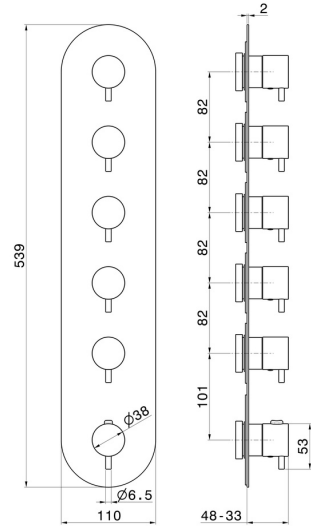

67605E.61.020

5 ways out concealed thermostatic multifunction selectors.
 3/4" connections. External part - finish PVD Glossy Gold

FEATURES

Material	Brass
Installation	Wall concealed part
Outlets	5 Ways Out
Water mixing	Thermostatic
Required for installation	<u>27879.00.000</u>

TECHNICAL DRAWING

67605E.61.020

5 ways out concealed thermostatic multifunction selectors. 3/4" connections. External part - finish PVD Glossy Gold

AVAILABLE FINISHES

61.020

PVD Glossy Gold

01.014

finish Matt White