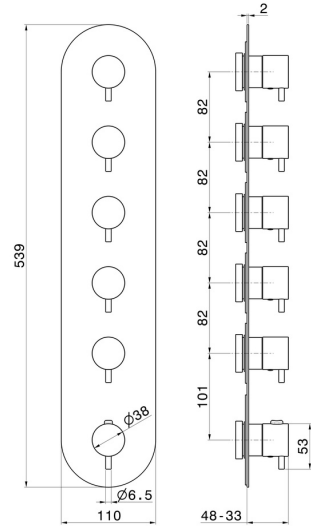

67605E.M0.070

5 ways out concealed thermostatic multifunction selectors.
3/4" connections. External part - finish Titanium Satin

FEATURES

Material	Brass
Installation	Wall concealed part
Outlets	5 Ways Out
Water mixing	Thermostatic
Required for installation	<u>27879.00.000</u>

TECHNICAL DRAWING

67605E.M0.070

5 ways out concealed thermostatic multifunction selectors. 3/4" connections. External part - finish Titanium Satin

AVAILABLE FINISHES

M0.070

Titanium Satin

01.014

finish Matt White