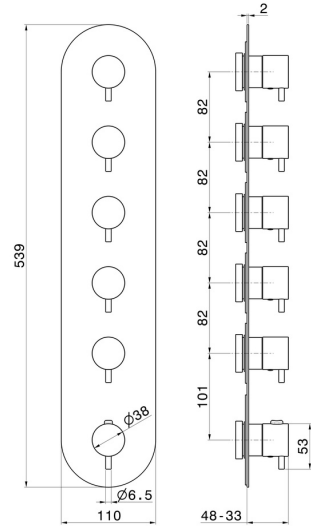

**67605E.M0.071**

5 ways out concealed thermostatic multifunction selectors.  
3/4" connections. External part - finish Gold Satin

**FEATURES**

Material	<b>Brass</b>
Installation	<b>Wall concealed part</b>
Outlets	<b>5 Ways Out</b>
Water mixing	<b>Thermostatic</b>
Required for installation	<b><u>27879.00.000</u></b>

**TECHNICAL DRAWING**

**67605E.M0.071**

5 ways out concealed thermostatic multifunction selectors. 3/4" connections. External part - finish Gold Satin

**AVAILABLE FINISHES**

---

**M0.071**

Gold Satin

**01.014**