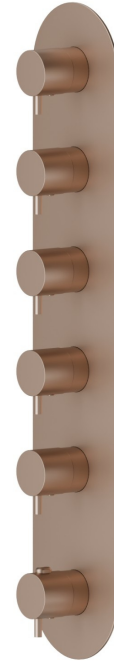

**67605E.M0.072**

5 ways out concealed thermostatic multifunction selectors.  
3/4" connections. External part - finish Copper Satin

**FEATURES**

Material	<b>Brass</b>
Installation	<b>Wall concealed part</b>
Outlets	<b>5 Ways Out</b>
Water mixing	<b>Thermostatic</b>
Required for installation	<b><u>27879.00.000</u></b>

**TECHNICAL DRAWING**

**67605E.M0.072**

5 ways out concealed thermostatic multifunction selectors. 3/4" connections. External part - finish Copper Satin

**AVAILABLE FINISHES**

---

**M0.072**

Copper Satin

**01.014**

finish Matt White

**01.093**

finish Matt Black

**21.018**

finish Chrome

**47.083**

finish Groove Bronze

**58.061**

finish PVD Copper Bronze

**58.063**

finish PVD Gun Metal

**59.064**

finish PVD Brushed Gun Metal

**59.066**

finish PVD Brushed steel

**59.067**