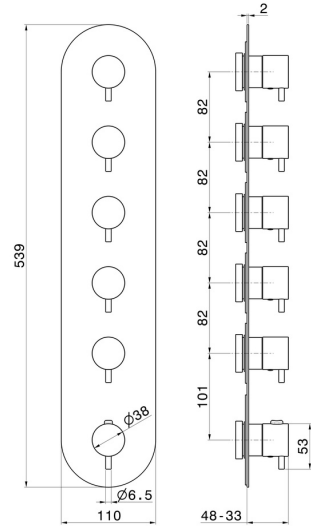

**67605E.M0.072**

5 ways out concealed thermostatic multifunction selectors.  
3/4" connections. External part - finish Copper Satin

**FEATURES**

Material	<b>Brass</b>
Installation	<b>Wall concealed part</b>
Outlets	<b>5 Ways Out</b>
Water mixing	<b>Thermostatic</b>
Required for installation	<b><u>27879.00.000</u></b>

**TECHNICAL DRAWING**

**67605E.M0.072**

5 ways out concealed thermostatic multifunction selectors. 3/4" connections. External part - finish Copper Satin

**AVAILABLE FINISHES**

---

**M0.072**

Copper Satin

**01.014**