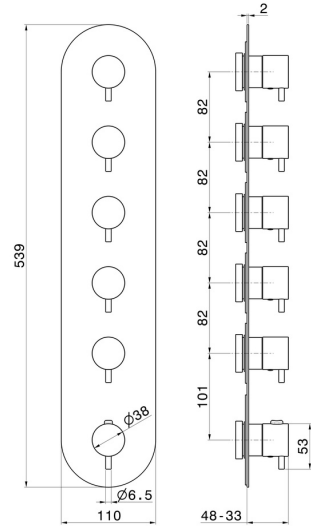

67605E.M0.075

5 ways out concealed thermostatic multifunction selectors.
3/4" connections. External part - finish Copper Glossy

FEATURES

Material	Brass
Installation	Wall concealed part
Outlets	5 Ways Out
Water mixing	Thermostatic
Required for installation	<u>27879.00.000</u>

TECHNICAL DRAWING

67605E.M0.075

5 ways out concealed thermostatic multifunction selectors. 3/4" connections. External part - finish Copper Glossy

AVAILABLE FINISHES

M0.075

Copper Glossy

01.014

finish Matt White