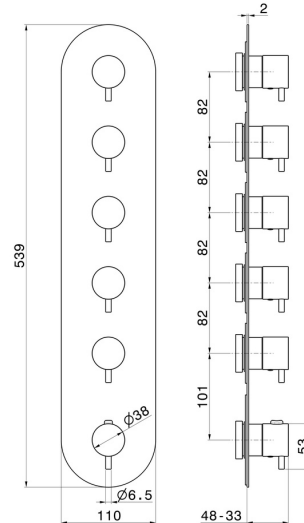

**67605E.M0.077**

5 ways out concealed thermostatic multifunction selectors.  
3/4" connections. External part - finish Carbon Satin

**FEATURES**

Material	<b>Brass</b>
Installation	<b>Wall concealed part</b>
Outlets	<b>5 Ways Out</b>
Water mixing	<b>Thermostatic</b>
Required for installation	<b><u>27879.00.000</u></b>

**TECHNICAL DRAWING**

**67605E.M0.077**

5 ways out concealed thermostatic multifunction selectors. 3/4" connections. External part - finish Carbon Satin

**AVAILABLE FINISHES**

---

**M0.077**

Carbon Satin

**01.014**