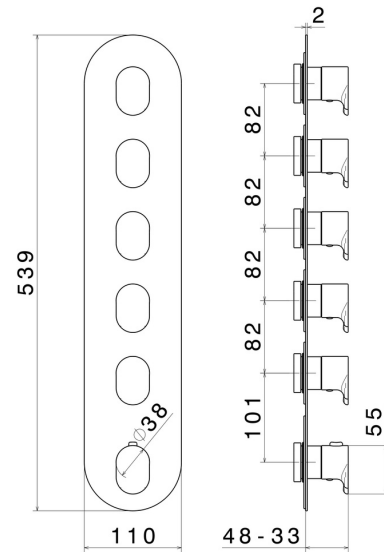

**67635E.01.014**

5 ways out concealed thermostatic multifunction selectors.  
3/4" connections. External part - finish Matt White

**FEATURES**

Material	<b>Brass</b>
Installation	<b>Wall concealed part</b>
Outlets	<b>5 Ways Out</b>
Water mixing	<b>Thermostatic</b>
Required for installation	<b><u>27879.00.000</u></b>

**TECHNICAL DRAWING**

**67635E.01.014**

5 ways out concealed thermostatic multifunction selectors. 3/4" connections. External part - finish Matt White

**AVAILABLE FINISHES**

---

**01.014**

Matt White

**01.093**