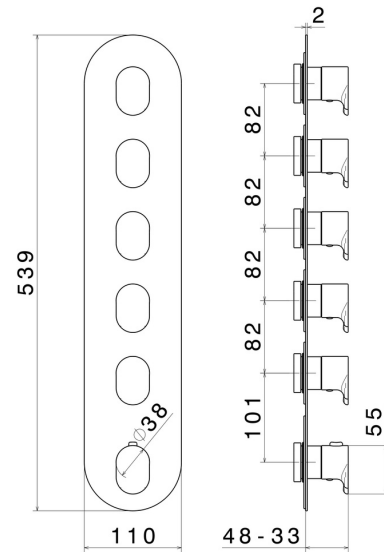

67635E.01.093

5 ways out concealed thermostatic multifunction selectors.
3/4" connections. External part - finish Matt Black

FEATURES

Material	Brass
Installation	Wall concealed part
Outlets	5 Ways Out
Water mixing	Thermostatic
Required for installation	<u>27879.00.000</u>

TECHNICAL DRAWING

67635E.01.093

5 ways out concealed thermostatic multifunction selectors. 3/4" connections. External part - finish Matt Black

AVAILABLE FINISHES

01.093

Matt Black

01.014

finish Matt White