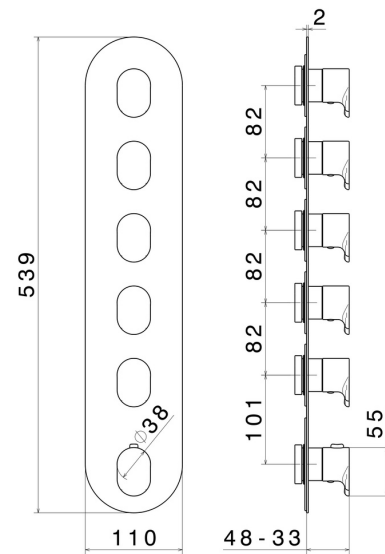

67635E.21.018

5 ways out concealed thermostatic multifunction selectors.
3/4" connections. External part - finish Chrome

FEATURES

Material	Brass
Installation	Wall concealed part
Outlets	5 Ways Out
Water mixing	Thermostatic
Required for installation	<u>27879.00.000</u>

TECHNICAL DRAWING

67635E.21.018

5 ways out concealed thermostatic multifunction selectors. 3/4" connections. External part - finish Chrome

AVAILABLE FINISHES

21.018

Chrome

01.014

finish Matt White