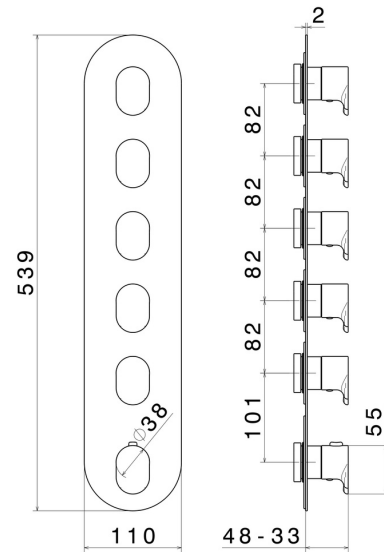

67635E.M0.070

5 ways out concealed thermostatic multifunction selectors.
3/4" connections. External part - finish Titanium Satin

FEATURES

Material	Brass
Installation	Wall concealed part
Outlets	5 Ways Out
Water mixing	Thermostatic
Required for installation	<u>27879.00.000</u>

TECHNICAL DRAWING

67635E.M0.070

5 ways out concealed thermostatic multifunction selectors. 3/4" connections. External part - finish Titanium Satin

AVAILABLE FINISHES

 **M0.070**
Titanium Satin

 **01.014**
finish Matt White