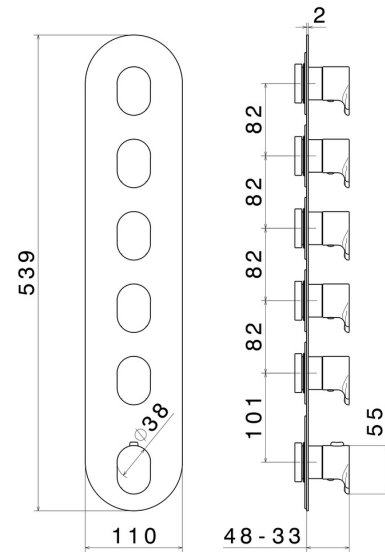

67635E.M0.071

5 ways out concealed thermostatic multifunction selectors.
3/4" connections. External part - finish Gold Satin

FEATURES

Material	Brass
Installation	Wall concealed part
Outlets	5 Ways Out
Water mixing	Thermostatic
Required for installation	<u>27879.00.000</u>

TECHNICAL DRAWING

67635E.M0.071

5 ways out concealed thermostatic multifunction selectors. 3/4" connections. External part - finish Gold Satin

AVAILABLE FINISHES

M0.071

Gold Satin

01.014

finish Matt White