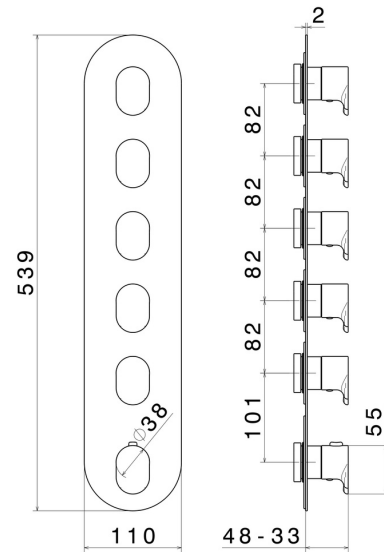

**67635E.M0.072**

5 ways out concealed thermostatic multifunction selectors.  
3/4" connections. External part - finish Copper Satin

**FEATURES**

Material	<b>Brass</b>
Installation	<b>Wall concealed part</b>
Outlets	<b>5 Ways Out</b>
Water mixing	<b>Thermostatic</b>
Required for installation	<b><u>27879.00.000</u></b>

**TECHNICAL DRAWING**

**67635E.M0.072**

5 ways out concealed thermostatic multifunction selectors. 3/4" connections. External part - finish Copper Satin

**AVAILABLE FINISHES**

---

 **M0.072**  
Copper Satin