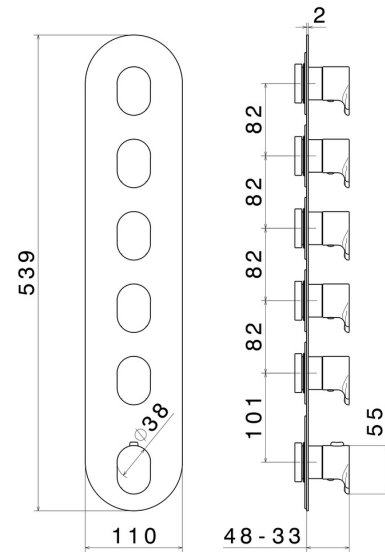

67635E.M0.075

5 ways out concealed thermostatic multifunction selectors.
3/4" connections. External part - finish Copper Glossy

FEATURES

Material	Brass
Installation	Wall concealed part
Outlets	5 Ways Out
Water mixing	Thermostatic
Required for installation	<u>27879.00.000</u>

TECHNICAL DRAWING

67635E.M0.075

5 ways out concealed thermostatic multifunction selectors. 3/4" connections. External part - finish Copper Glossy

AVAILABLE FINISHES

 **M0.075**
Copper Glossy

 **01.014**
finish Matt White