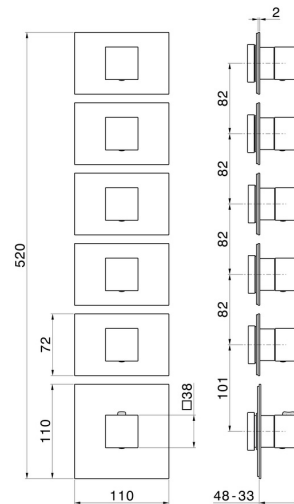

TECHNICAL DRAWING

AR Preview
try it in your home

More Details
on our [website](#)