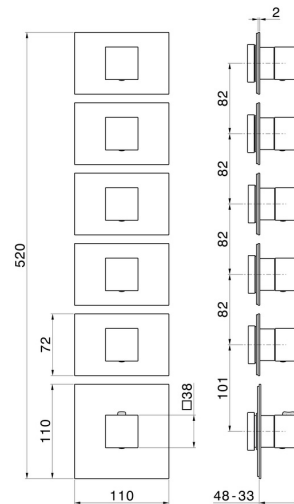

67642E.21.018

5 ways out concealed thermostatic multifunction selectors.
3/4" connections. External part - finish Chrome

FEATURES

Material	Brass
Installation	Wall concealed part
Outlets	5 Ways Out
Water mixing	Thermostatic
Required for installation	<u>27879.00.000</u>

TECHNICAL DRAWING

67642E.21.018

5 ways out concealed thermostatic multifunction selectors. 3/4" connections. External part - finish Chrome

AVAILABLE FINISHES

21.018
Chrome

01.093
finish Matt Black