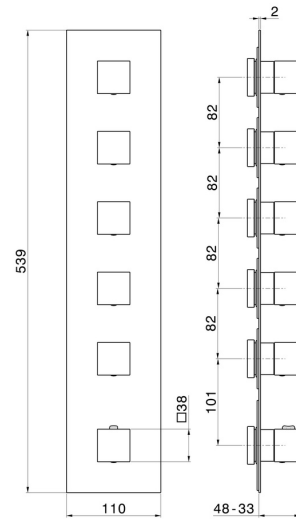

67645E.01.093

5 ways out concealed thermostatic multifunction selectors.
3/4" connections. External part - finish Matt Black

FEATURES

Material	Brass
Installation	Wall concealed part
Outlets	5 Ways Out
Water mixing	Thermostatic
Required for installation	<u>27879.00.000</u>

TECHNICAL DRAWING

 **AR Preview**
try it in your home

More Details
on our [website](#)

67645E.01.093

5 ways out concealed thermostatic multifunction selectors. 3/4" connections. External part - finish Matt Black