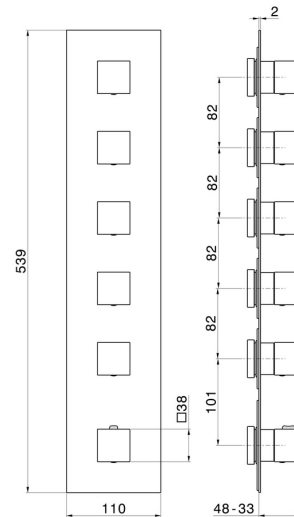

67645E.21.018

5 ways out concealed thermostatic multifunction selectors.
3/4" connections. External part - finish Chrome

FEATURES

Material	Brass
Installation	Wall concealed part
Outlets	5 Ways Out
Water mixing	Thermostatic
Required for installation	<u>27879.00.000</u>

TECHNICAL DRAWING

67645E.21.018

5 ways out concealed thermostatic multifunction selectors. 3/4" connections. External part - finish Chrome

AVAILABLE FINISHES

21.018
Chrome

01.093
finish Matt Black