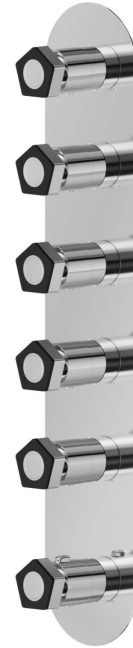

69805E.05.093

5 ways out concealed thermostatic multifunction selectors.
3/4" connections. External part - finish Chrome - Matt Black

FEATURES

| | |
|---------------------------|----------------------------|
| Material | Brass |
| Installation | Wall concealed part |
| Outlets | 5 Ways Out |
| Water mixing | Thermostatic |
| Required for installation | <u>27879.00.000</u> |

TECHNICAL DRAWING

69805E.05.093

5 ways out concealed thermostatic multifunction selectors. 3/4" connections. External part - finish
Chrome - Matt Black

AVAILABLE FINISHES

05.093

Chrome - Matt Black

62.093

finish PVD Glossy Gold - Matt Black