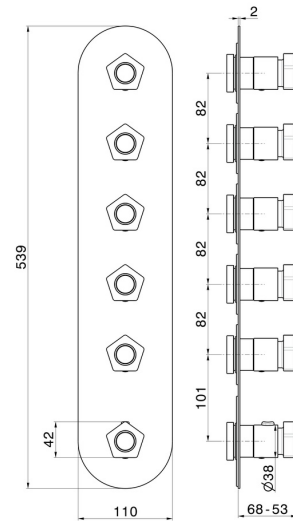

69805E.05.093

5 ways out concealed thermostatic multifunction selectors.
3/4" connections. External part - finish Chrome - Matt Black

FEATURES

| | |
|---------------------------|----------------------------|
| Material | Brass |
| Installation | Wall concealed part |
| Outlets | 5 Ways Out |
| Water mixing | Thermostatic |
| Required for installation | <u>27879.00.000</u> |

TECHNICAL DRAWING

69805E.05.093

5 ways out concealed thermostatic multifunction selectors. 3/4" connections. External part - finish
Chrome - Matt Black

AVAILABLE FINISHES

05.093

Chrome - Matt Black

62.093

finish PVD Glossy Gold - Matt Black