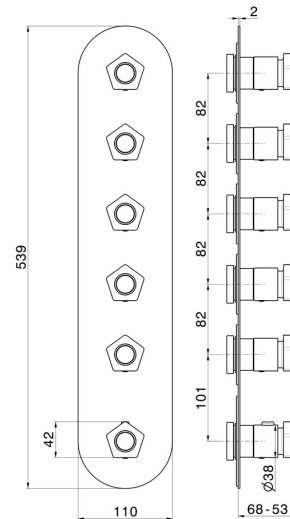

69805E.62.093

5 ways out concealed thermostatic multifunction selectors.
 3/4" connections. External part - finish PVD Glossy Gold - Matt Black

PVD Glossy Gold - Matt Black

FEATURES

Material	Brass
Installation	Wall concealed part
Outlets	5 Ways Out
Water mixing	Thermostatic
Required for installation	<u>27879.00.000</u>

TECHNICAL DRAWING

69805E.62.093

5 ways out concealed thermostatic multifunction selectors. 3/4" connections. External part - finish PVD Glossy Gold - Matt Black

AVAILABLE FINISHES

62.093

PVD Glossy Gold - Matt Black