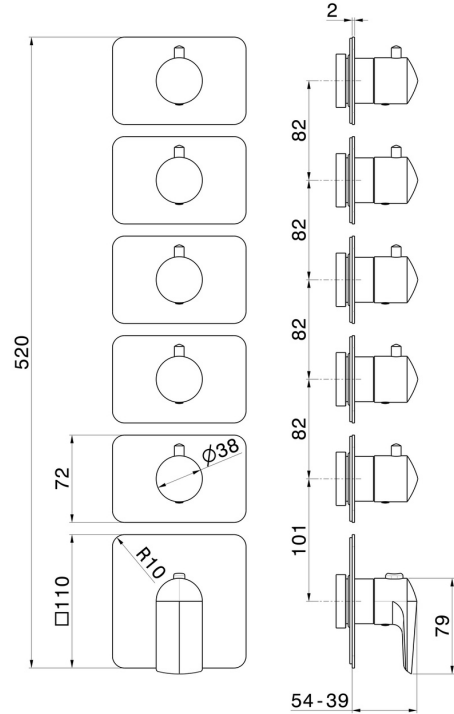

69867E.01.014

5 ways out concealed thermostatic multifunction selectors.
3/4" connections. External part - finish Matt White

FEATURES

Material	Brass
Installation	Wall concealed part
Outlets	5 Ways Out
Water mixing	Thermostatic
Required for installation	<u>27879.00.000</u>

TECHNICAL DRAWING

69867E.01.014

5 ways out concealed thermostatic multifunction selectors. 3/4" connections. External part - finish Matt White

AVAILABLE FINISHES

01.014

Matt White

01.093

finish Matt Black