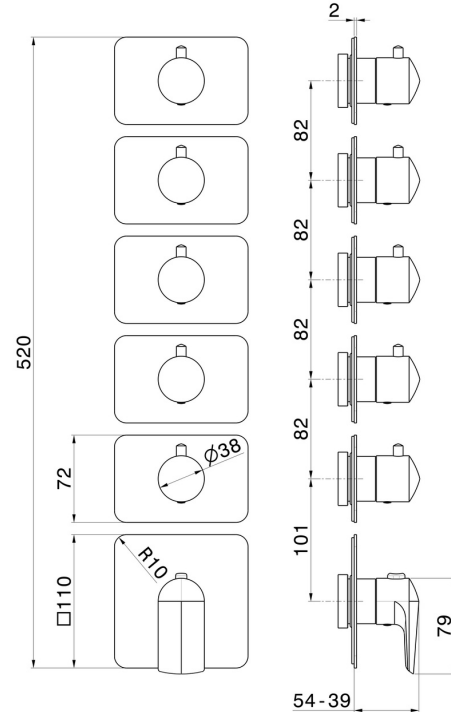

**69867E.01.093**

5 ways out concealed thermostatic multifunction selectors.  
3/4" connections. External part - finish Matt Black

**FEATURES**

Material	<b>Brass</b>
Installation	<b>Wall concealed part</b>
Outlets	<b>5 Ways Out</b>
Water mixing	<b>Thermostatic</b>
Required for installation	<b><u>27879.00.000</u></b>

**TECHNICAL DRAWING**

**69867E.01.093**

5 ways out concealed thermostatic multifunction selectors. 3/4" connections. External part - finish Matt Black

**AVAILABLE FINISHES**

---

**01.093**

Matt Black

**01.014**