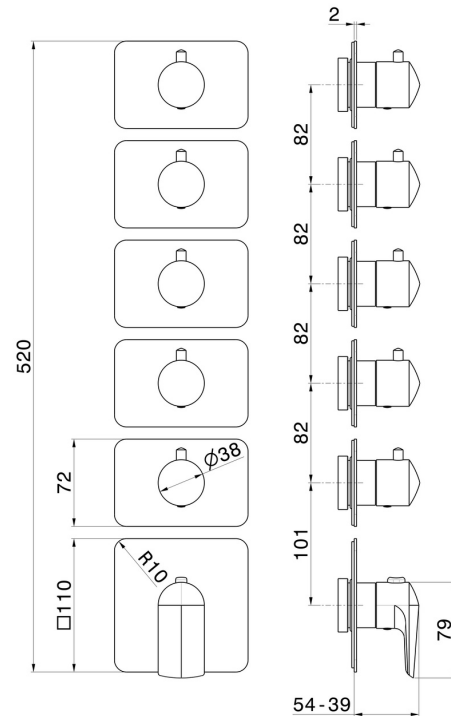

69867E.21.018

5 ways out concealed thermostatic multifunction selectors.
3/4" connections. External part - finish Chrome

FEATURES

Material	Brass
Installation	Wall concealed part
Outlets	5 Ways Out
Water mixing	Thermostatic
Required for installation	<u>27879.00.000</u>

TECHNICAL DRAWING

69867E.21.018

5 ways out concealed thermostatic multifunction selectors. 3/4" connections. External part - finish Chrome

AVAILABLE FINISHES

21.018

Chrome

01.014

finish Matt White