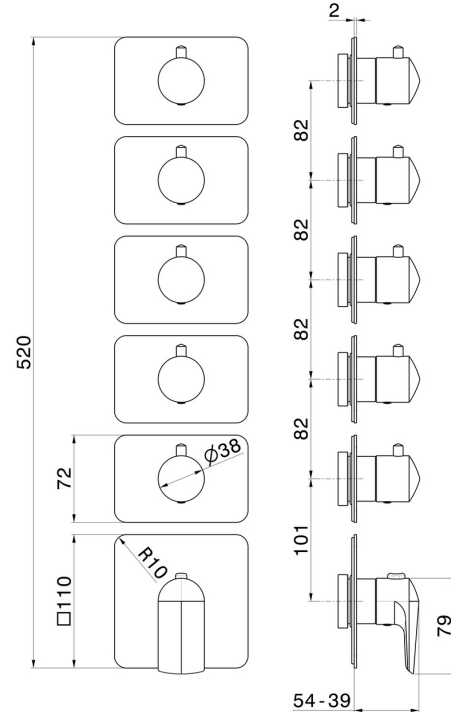

69867E.58.061

5 ways out concealed thermostatic multifunction selectors.
3/4" connections. External part - finish PVD Copper Bronze

FEATURES

Material	Brass
Installation	Wall concealed part
Outlets	5 Ways Out
Water mixing	Thermostatic
Required for installation	<u>27879.00.000</u>

TECHNICAL DRAWING

69867E.58.061

5 ways out concealed thermostatic multifunction selectors. 3/4" connections. External part - finish PVD Copper Bronze

AVAILABLE FINISHES

58.061

PVD Copper Bronze

01.014

finish Matt White