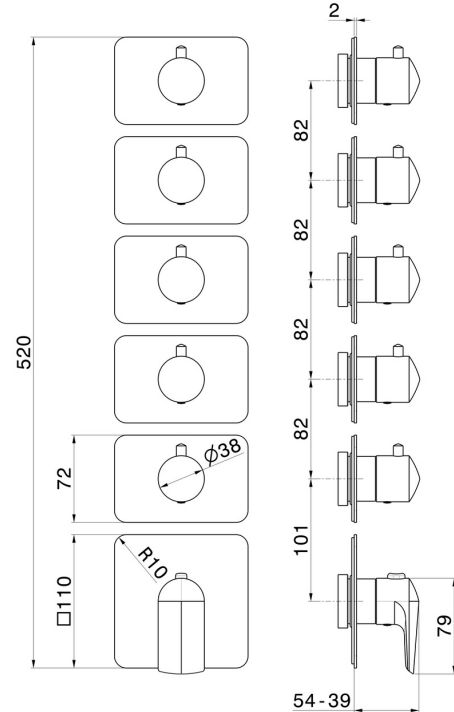

69867E.59.064

5 ways out concealed thermostatic multifunction selectors.
3/4" connections. External part - finish PVD Brushed Gun Metal

PVD Brushed Gun Metal

FEATURES

Material	Brass
Installation	Wall concealed part
Outlets	5 Ways Out
Water mixing	Thermostatic
Required for installation	<u>27879.00.000</u>

TECHNICAL DRAWING

69867E.59.064

5 ways out concealed thermostatic multifunction selectors. 3/4" connections. External part - finish PVD Brushed Gun Metal

AVAILABLE FINISHES

59.064

PVD Brushed Gun Metal

01.014