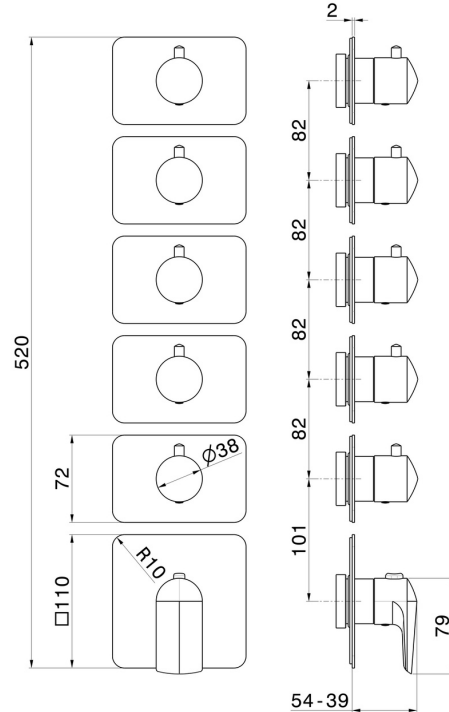

69867E.59.067

5 ways out concealed thermostatic multifunction selectors.
 3/4" connections. External part - finish PVD Brushed Copper
 Bronze

FEATURES

Material	Brass
Installation	Wall concealed part
Outlets	5 Ways Out
Water mixing	Thermostatic
Required for installation	<u>27879.00.000</u>

TECHNICAL DRAWING

69867E.59.067

5 ways out concealed thermostatic multifunction selectors. 3/4" connections. External part - finish PVD Brushed Copper Bronze

AVAILABLE FINISHES

59.067

PVD Brushed Copper Bronze