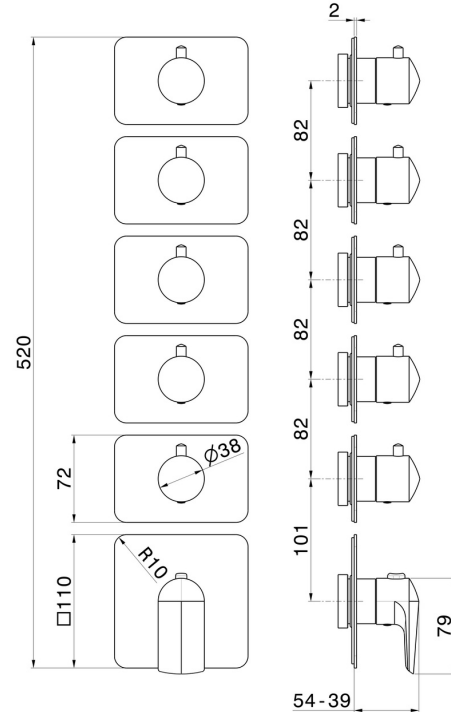

**69867E.59.097**

5 ways out concealed thermostatic multifunction selectors.  
3/4" connections. External part - finish PVD Brushed Gold

**FEATURES**

Material	<b>Brass</b>
Installation	<b>Wall concealed part</b>
Outlets	<b>5 Ways Out</b>
Water mixing	<b>Thermostatic</b>
Required for installation	<b><u>27879.00.000</u></b>

**TECHNICAL DRAWING**

**69867E.59.097**

5 ways out concealed thermostatic multifunction selectors. 3/4" connections. External part - finish PVD Brushed Gold

**AVAILABLE FINISHES**

---

**59.097**

PVD Brushed Gold