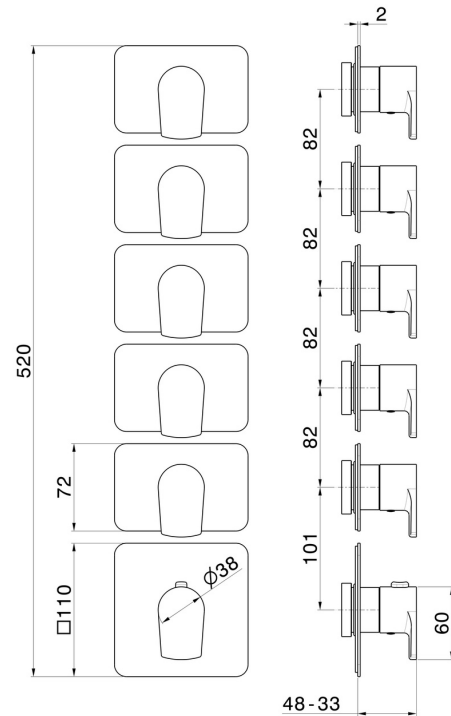

69873E.01.014

5 ways out concealed thermostatic multifunction selectors.
3/4" connections. External part. - finish Matt White

FEATURES

Material	Brass
Installation	Wall concealed part
Outlets	5 Ways Out
Water mixing	Thermostatic
Required for installation	<u>27879.00.000</u>

TECHNICAL DRAWING

69873E.01.014

5 ways out concealed thermostatic multifunction selectors. 3/4" connections. External part. -
finish Matt White

AVAILABLE FINISHES

01.014

Matt White

01.093

finish Matt Black

59.097

finish PVD Brushed Gold