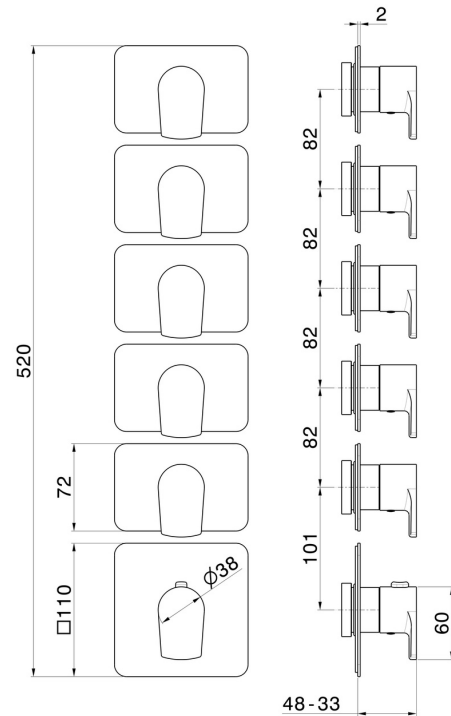

**69873E.21.018**

5 ways out concealed thermostatic multifunction selectors.  
3/4" connections. External part. - finish Chrome

**FEATURES**

Material	<b>Brass</b>
Installation	<b>Wall concealed part</b>
Outlets	<b>5 Ways Out</b>
Water mixing	<b>Thermostatic</b>
Required for installation	<b><u>27879.00.000</u></b>

**TECHNICAL DRAWING**

**69873E.21.018**

5 ways out concealed thermostatic multifunction selectors. 3/4" connections. External part. -  
finish Chrome

**AVAILABLE FINISHES**

---

**21.018**  
Chrome

**01.014**  
finish Matt White