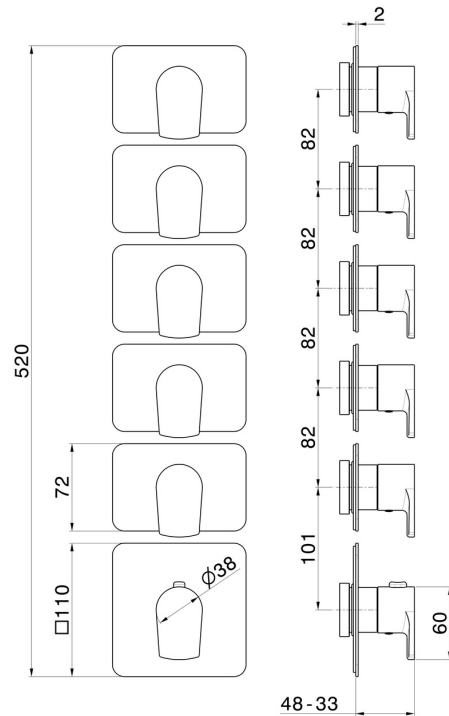

69873E.59.064

5 ways out concealed thermostatic multifunction selectors.
 3/4" connections. External part. - finish PVD Brushed Gun Metal

FEATURES

Material	Brass
Installation	Wall concealed part
Outlets	5 Ways Out
Water mixing	Thermostatic
Required for installation	<u>27879.00.000</u>

TECHNICAL DRAWING

69873E.59.064

5 ways out concealed thermostatic multifunction selectors. 3/4" connections. External part. -
finish PVD Brushed Gun Metal

AVAILABLE FINISHES

59.064

PVD Brushed Gun Metal

01.014