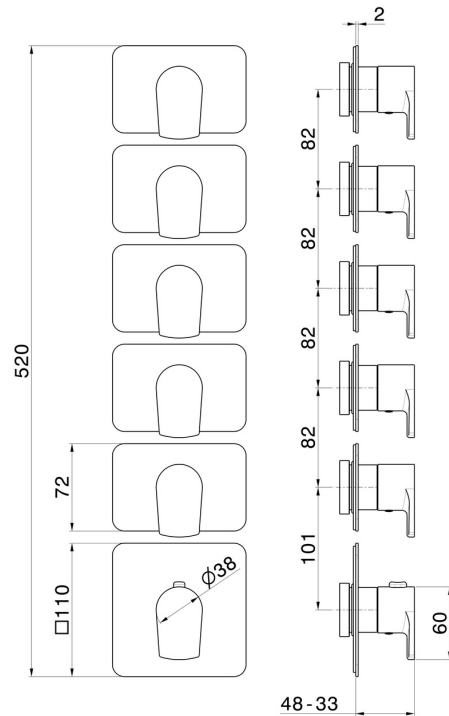

69873E.59.066

5 ways out concealed thermostatic multifunction selectors.
3/4" connections. External part. - finish PVD Brushed steel

FEATURES

Material	Brass
Installation	Wall concealed part
Outlets	5 Ways Out
Water mixing	Thermostatic
Required for installation	<u>27879.00.000</u>

TECHNICAL DRAWING

69873E.59.066

5 ways out concealed thermostatic multifunction selectors. 3/4" connections. External part. -
finish PVD Brushed steel

AVAILABLE FINISHES

59.066

PVD Brushed steel

01.014

finish Matt White

59.097

finish PVD Brushed Gold