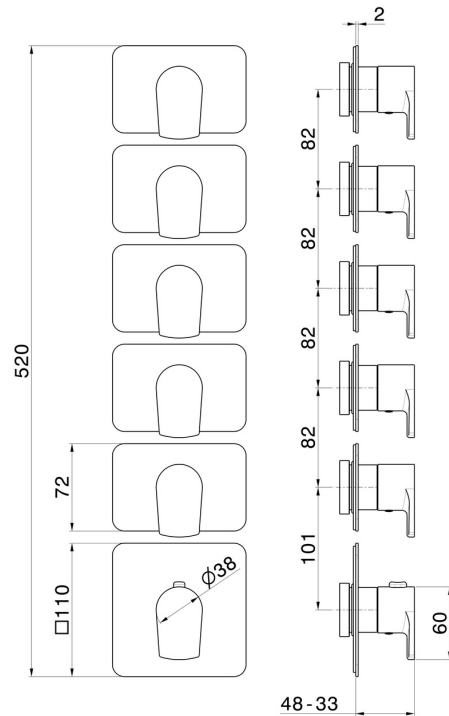

69873E.59.067

5 ways out concealed thermostatic multifunction selectors.
 3/4" connections. External part. - finish PVD Brushed Copper
 Bronze

FEATURES

Material	Brass
Installation	Wall concealed part
Outlets	5 Ways Out
Water mixing	Thermostatic
Required for installation	<u>27879.00.000</u>

TECHNICAL DRAWING

69873E.59.067

5 ways out concealed thermostatic multifunction selectors. 3/4" connections. External part. -
finish PVD Brushed Copper Bronze

AVAILABLE FINISHES

59.067

PVD Brushed Copper Bronze