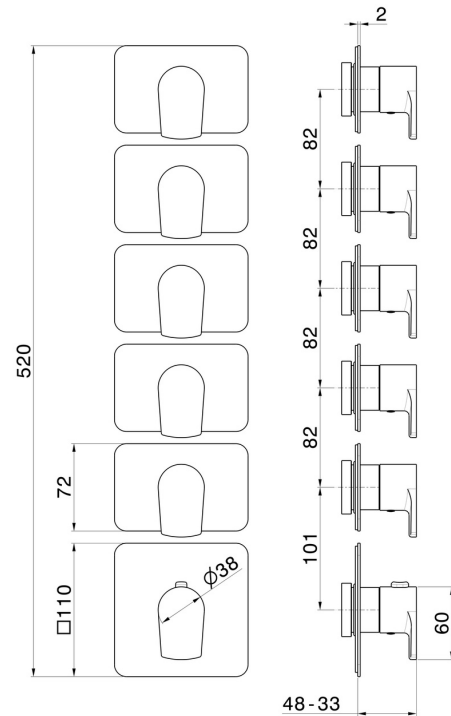

69873E.59.097

5 ways out concealed thermostatic multifunction selectors.
3/4" connections. External part. - finish PVD Brushed Gold

FEATURES

Material	Brass
Installation	Wall concealed part
Outlets	5 Ways Out
Water mixing	Thermostatic
Required for installation	<u>27879.00.000</u>

TECHNICAL DRAWING

69873E.59.097

5 ways out concealed thermostatic multifunction selectors. 3/4" connections. External part. -
finish PVD Brushed Gold

AVAILABLE FINISHES

59.097

PVD Brushed Gold

01.014

finish Matt White