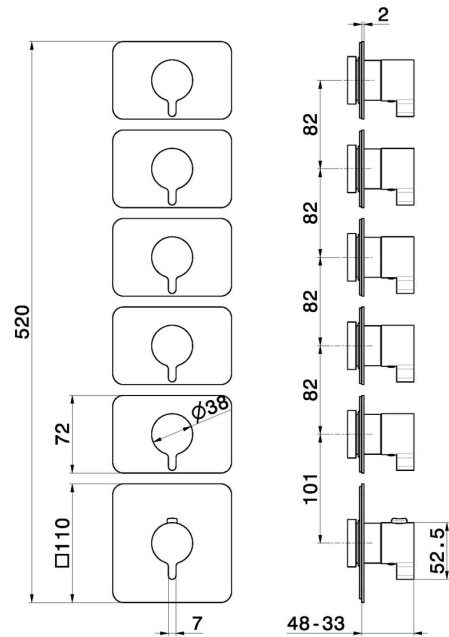

69888E.01.014

5 ways out concealed thermostatic multifunction selectors.
3/4" connections. External part - finish Matt White

FEATURES

Material	Brass
Installation	Wall concealed part
Outlets	5 Ways Out
Water mixing	Thermostatic
Required for installation	<u>27879.00.000</u>

TECHNICAL DRAWING

69888E.01.014

5 ways out concealed thermostatic multifunction selectors. 3/4" connections. External part - finish Matt White

AVAILABLE FINISHES

01.014

Matt White

01.093

finish Matt Black