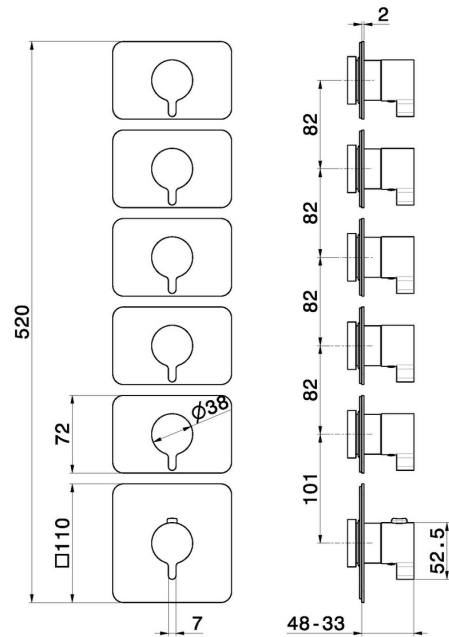

69888E.01.093

5 ways out concealed thermostatic multifunction selectors.
3/4" connections. External part - finish Matt Black

FEATURES

Material	Brass
Installation	Wall concealed part
Outlets	5 Ways Out
Water mixing	Thermostatic
Required for installation	<u>27879.00.000</u>

TECHNICAL DRAWING

 **AR Preview**
try it in your home

More Details
on our [website](#)

69888E.01.093

5 ways out concealed thermostatic multifunction selectors. 3/4" connections. External part - finish Matt Black