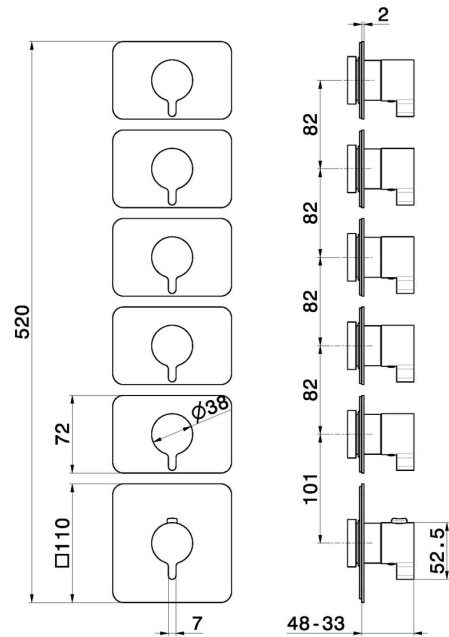

69888E.21.018

5 ways out concealed thermostatic multifunction selectors.
3/4" connections. External part - finish Chrome

FEATURES

Material	Brass
Installation	Wall concealed part
Outlets	5 Ways Out
Water mixing	Thermostatic
Required for installation	<u>27879.00.000</u>

TECHNICAL DRAWING

69888E.21.018

5 ways out concealed thermostatic multifunction selectors. 3/4" connections. External part - finish Chrome

AVAILABLE FINISHES

21.018
Chrome

01.014
finish Matt White

01.093
finish Matt Black