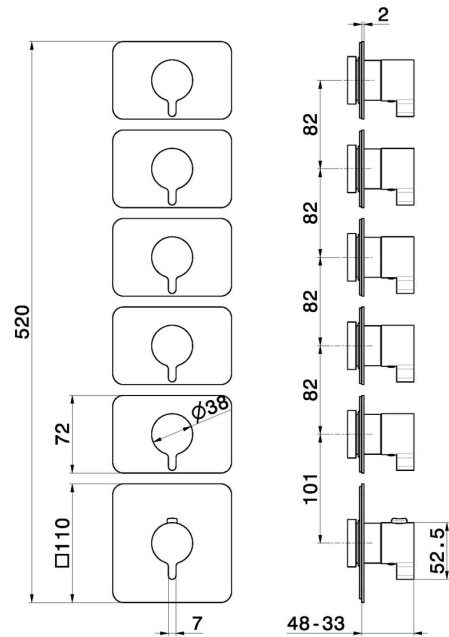

69888E.M0.070

5 ways out concealed thermostatic multifunction selectors.
3/4" connections. External part - finish Titanium Satin

FEATURES

| | |
|---------------------------|----------------------------|
| Material | Brass |
| Installation | Wall concealed part |
| Outlets | 5 Ways Out |
| Water mixing | Thermostatic |
| Required for installation | <u>27879.00.000</u> |

TECHNICAL DRAWING

69888E.M0.070

5 ways out concealed thermostatic multifunction selectors. 3/4" connections. External part - finish Titanium Satin

AVAILABLE FINISHES

 **M0.070**
Titanium Satin

 **01.014**
finish Matt White