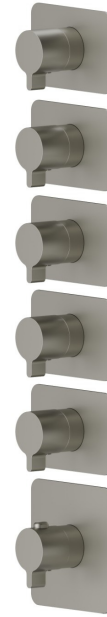

69888E.M0.070

5 ways out concealed thermostatic multifunction selectors.
3/4" connections. External part - finish Titanium Satin

FEATURES

| | |
|---------------------------|----------------------------|
| Material | Brass |
| Installation | Wall concealed part |
| Outlets | 5 Ways Out |
| Water mixing | Thermostatic |
| Required for installation | <u>27879.00.000</u> |

TECHNICAL DRAWING

69888E.M0.070

5 ways out concealed thermostatic multifunction selectors. 3/4" connections. External part - finish Titanium Satin

AVAILABLE FINISHES

 **M0.070**
Titanium Satin

 **01.014**
finish Matt White

 **01.093**
finish Matt Black

 **21.018**
finish Chrome

 **M0.071**
finish Gold Satin

 **M0.072**
finish Copper Satin

 **M0.075**
finish Copper Glossy