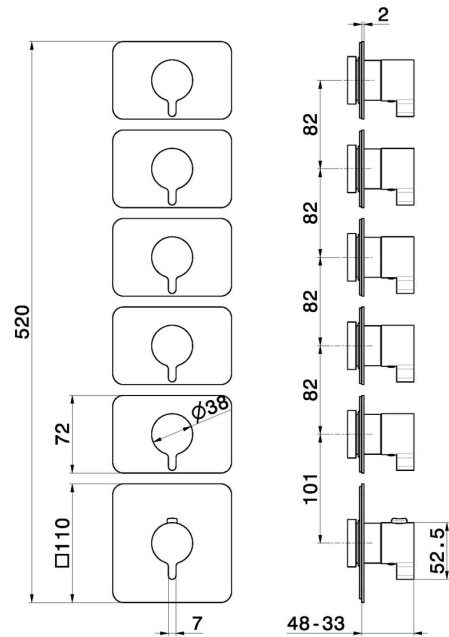

69888E.M0.071

5 ways out concealed thermostatic multifunction selectors.
3/4" connections. External part - finish Gold Satin

FEATURES

| | |
|---------------------------|----------------------------|
| Material | Brass |
| Installation | Wall concealed part |
| Outlets | 5 Ways Out |
| Water mixing | Thermostatic |
| Required for installation | <u>27879.00.000</u> |

TECHNICAL DRAWING

69888E.M0.071

5 ways out concealed thermostatic multifunction selectors. 3/4" connections. External part - finish Gold Satin

AVAILABLE FINISHES

M0.071

Gold Satin

01.014

finish Matt White