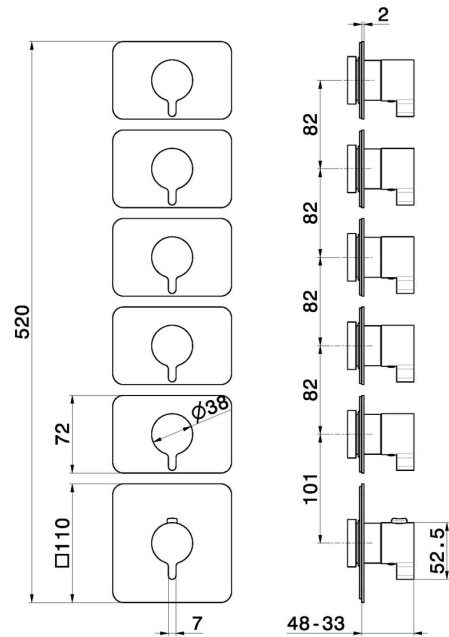

## 69888E.M0.072

5 ways out concealed thermostatic multifunction selectors.  
3/4" connections. External part - finish Copper Satin

### FEATURES

Material	<b>Brass</b>
Installation	<b>Wall concealed part</b>
Outlets	<b>5 Ways Out</b>
Water mixing	<b>Thermostatic</b>
Required for installation	<b><u>27879.00.000</u></b>

### TECHNICAL DRAWING

**69888E.M0.072**

5 ways out concealed thermostatic multifunction selectors. 3/4" connections. External part - finish Copper Satin

**AVAILABLE FINISHES**

---

 **M0.072**  
Copper Satin