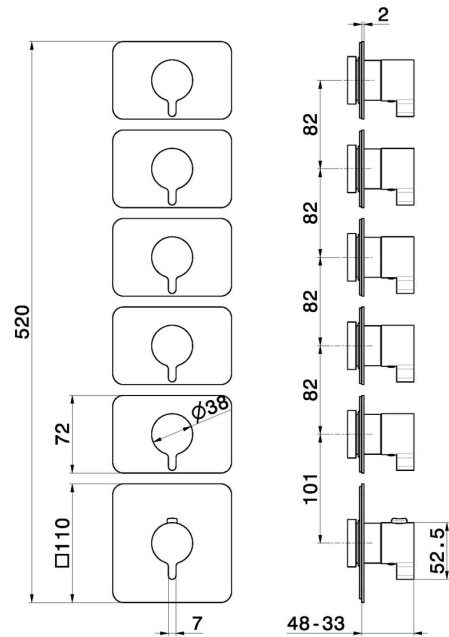

**69888E.M0.075**

5 ways out concealed thermostatic multifunction selectors.  
3/4" connections. External part - finish Copper Glossy

**FEATURES**

Material	<b>Brass</b>
Installation	<b>Wall concealed part</b>
Outlets	<b>5 Ways Out</b>
Water mixing	<b>Thermostatic</b>
Required for installation	<b><u>27879.00.000</u></b>

**TECHNICAL DRAWING**

**69888E.M0.075**

5 ways out concealed thermostatic multifunction selectors. 3/4" connections. External part - finish Copper Glossy

**AVAILABLE FINISHES**

---

 **M0.075**  
Copper Glossy

 **01.014**  
finish Matt White

 **01.093**  
finish Matt Black

 **21.018**  
finish Chrome

 **M0.070**  
finish Titanium Satin

 **M0.071**  
finish Gold Satin

 **M0.072**  
finish Copper Satin