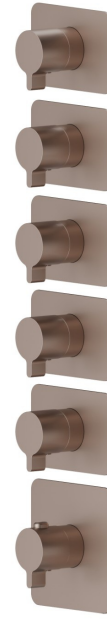

**69888E.M0.075**

5 ways out concealed thermostatic multifunction selectors.  
3/4" connections. External part - finish Copper Glossy

**FEATURES**

Material	<b>Brass</b>
Installation	<b>Wall concealed part</b>
Outlets	<b>5 Ways Out</b>
Water mixing	<b>Thermostatic</b>
Required for installation	<b><u>27879.00.000</u></b>

**TECHNICAL DRAWING**

**69888E.M0.075**

5 ways out concealed thermostatic multifunction selectors. 3/4" connections. External part - finish Copper Glossy

**AVAILABLE FINISHES**

---

 **M0.075**  
Copper Glossy

 **01.014**  
finish Matt White

 **01.093**  
finish Matt Black

 **21.018**  
finish Chrome

 **M0.070**  
finish Titanium Satin

 **M0.071**  
finish Gold Satin

 **M0.072**  
finish Copper Satin