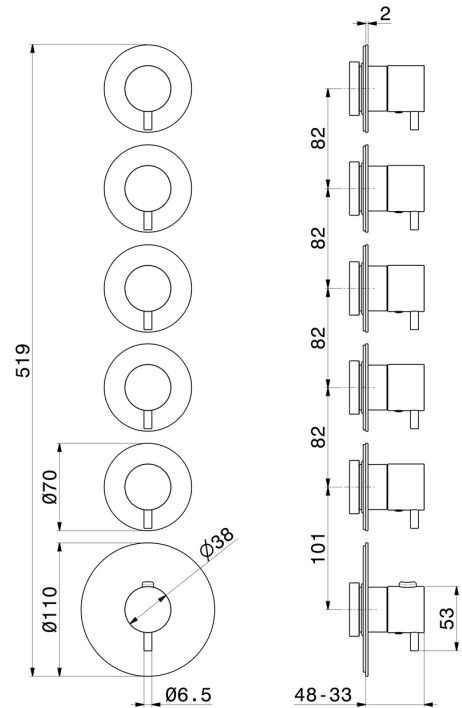

## 67602E.01.014

5 ways out concealed thermostatic multifunction selectors.  
3/4" connections. External part. Ø70 - finish Matt White

### FEATURES

Material	<b>Brass</b>
Installation	<b>Wall concealed part</b>
Outlets	<b>5 Ways Out</b>
Water mixing	<b>Thermostatic</b>
Required for installation	<b><u>27879.00.000</u></b>

### TECHNICAL DRAWING

**67602E.01.014**

5 ways out concealed thermostatic multifunction selectors. 3/4" connections. External part. Ø70 - finish Matt White

**AVAILABLE FINISHES**

---

**01.014**

Matt White

**01.093**