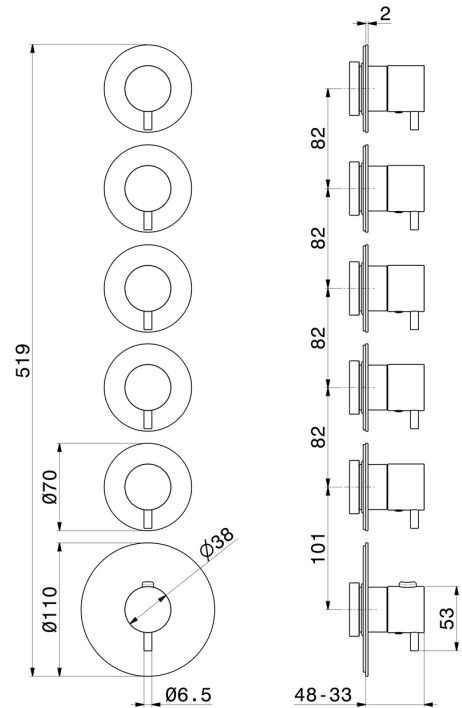

67602E.01.093

5 ways out concealed thermostatic multifunction selectors.
3/4" connections. External part. Ø70 - finish Matt Black

FEATURES

Material	Brass
Installation	Wall concealed part
Outlets	5 Ways Out
Water mixing	Thermostatic
Required for installation	<u>27879.00.000</u>

TECHNICAL DRAWING

67602E.01.093

5 ways out concealed thermostatic multifunction selectors. 3/4" connections. External part. Ø70 - finish Matt Black

AVAILABLE FINISHES

01.093

Matt Black

01.014

finish Matt White

21.018

finish Chrome

47.083

finish Groove Bronze

58.061

finish PVD Copper Bronze

58.063

finish PVD Gun Metal