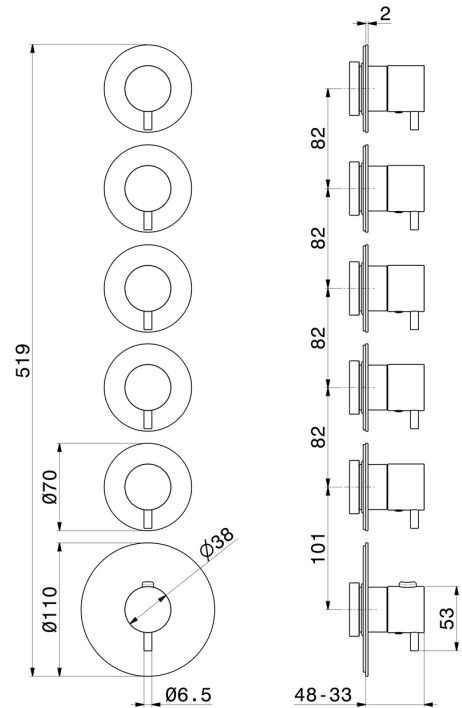

67602E.47.083

5 ways out concealed thermostatic multifunction selectors.
3/4" connections. External part. Ø70 - finish Groove Bronze

FEATURES

Material	Brass
Installation	Wall concealed part
Outlets	5 Ways Out
Water mixing	Thermostatic
Required for installation	<u>27879.00.000</u>

TECHNICAL DRAWING

 **AR Preview**
try it in your home

More Details
on our [website](#)

67602E.47.083

5 ways out concealed thermostatic multifunction selectors. 3/4" connections. External part. Ø70 - finish Groove Bronze