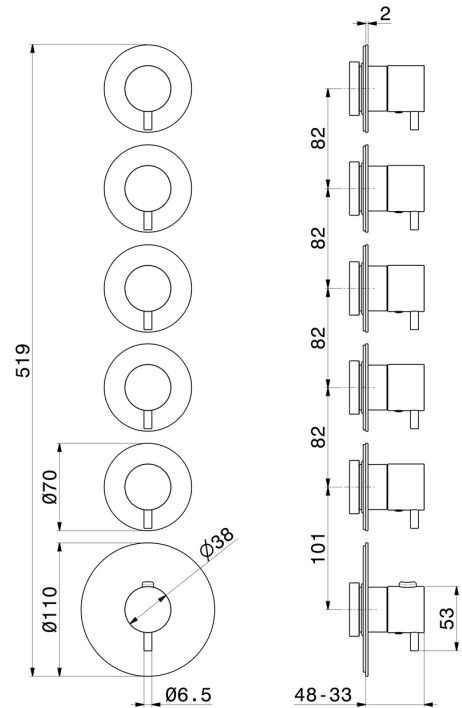

67602E.58.061

5 ways out concealed thermostatic multifunction selectors.
3/4" connections. External part. Ø70 - finish PVD Copper
Bronze

FEATURES

Material	Brass
Installation	Wall concealed part
Outlets	5 Ways Out
Water mixing	Thermostatic
Required for installation	<u>27879.00.000</u>

TECHNICAL DRAWING

 **AR Preview**
try it in your home

More Details
on our [website](#)

67602E.58.061

5 ways out concealed thermostatic multifunction selectors. 3/4" connections. External part. Ø70 - finish PVD Copper Bronze