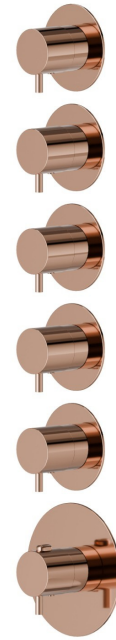

67602E.58.061

5 ways out concealed thermostatic multifunction selectors.
3/4" connections. External part. Ø70 - finish PVD Copper
Bronze

FEATURES

Material	Brass
Installation	Wall concealed part
Outlets	5 Ways Out
Water mixing	Thermostatic
Required for installation	<u>27879.00.000</u>

TECHNICAL DRAWING

 **AR Preview**
try it in your home

More Details
on our [website](#)

67602E.58.061

5 ways out concealed thermostatic multifunction selectors. 3/4" connections. External part. Ø70 - finish PVD Copper Bronze

AVAILABLE FINISHES

58.061

PVD Copper Bronze

01.014

finish Matt White

01.093

finish Matt Black

21.018

finish Chrome

47.083

finish Groove Bronze

58.063

finish PVD Gun Metal

59.064

finish PVD Brushed Gun Metal

59.066