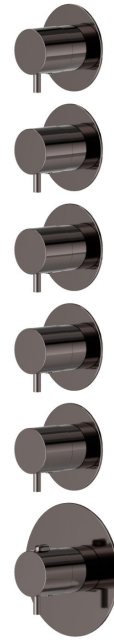

67602E.58.063

5 ways out concealed thermostatic multifunction selectors.
 3/4" connections. External part. Ø70 - finish PVD Gun Metal

FEATURES

Material	Brass
Installation	Wall concealed part
Outlets	5 Ways Out
Water mixing	Thermostatic
Required for installation	<u>27879.00.000</u>

TECHNICAL DRAWING

67602E.58.063

5 ways out concealed thermostatic multifunction selectors. 3/4" connections. External part. Ø70 - finish PVD Gun Metal

AVAILABLE FINISHES

58.063

PVD Gun Metal

01.014

finish Matt White

01.093

finish Matt Black

21.018

finish Chrome

47.083

finish Groove Bronze

58.061

finish PVD Copper Bronze

59.064

finish PVD Brushed Gun Metal

59.066

finish PVD Brushed steel

59.067

finish PVD Brushed Copper Bronze

59.097

finish PVD Brushed Gold