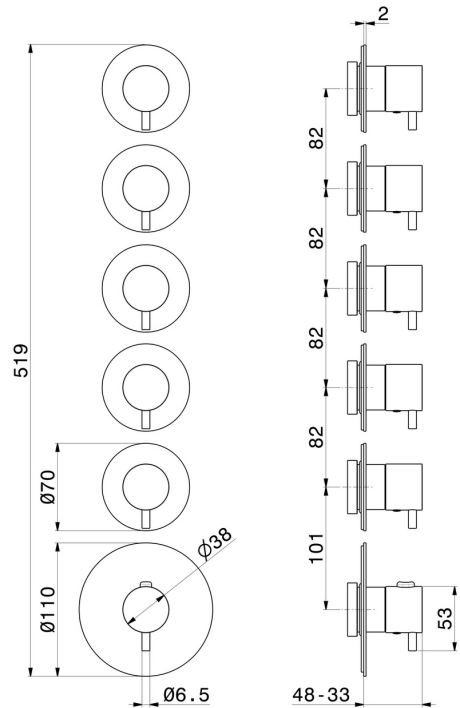

67602E.58.063

5 ways out concealed thermostatic multifunction selectors.
 3/4" connections. External part. Ø70 - finish PVD Gun Metal

FEATURES

Material	Brass
Installation	Wall concealed part
Outlets	5 Ways Out
Water mixing	Thermostatic
Required for installation	<u>27879.00.000</u>

TECHNICAL DRAWING

67602E.58.063

5 ways out concealed thermostatic multifunction selectors. 3/4" connections. External part. Ø70 - finish PVD Gun Metal

AVAILABLE FINISHES

58.063

PVD Gun Metal

01.014

finish Matt White